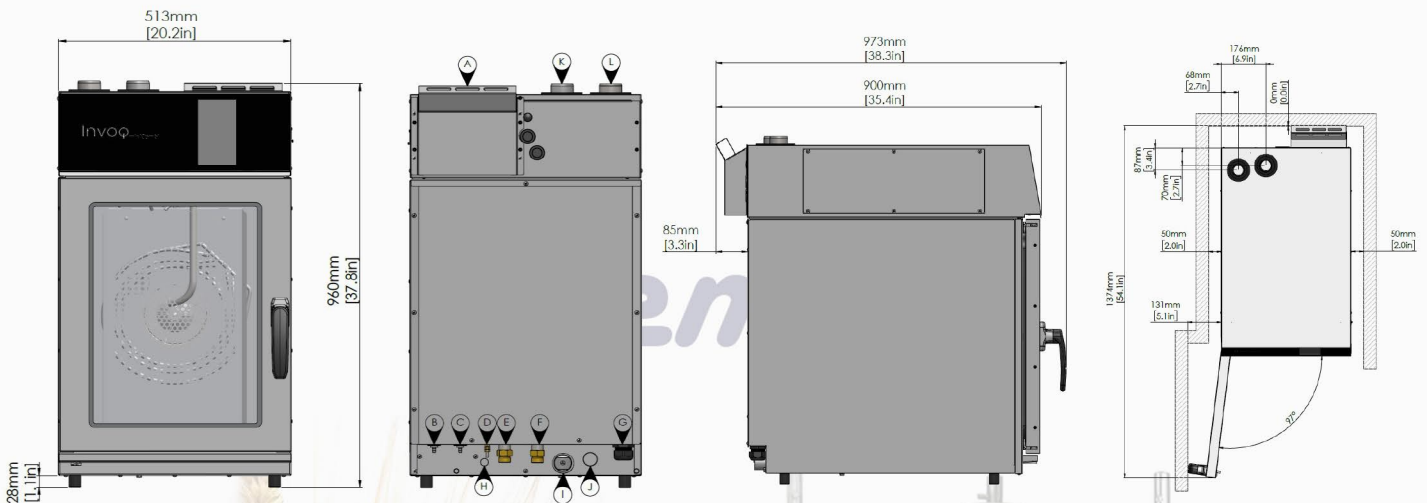

Invoq miniCombi 10-1/1 GN

Electricity Compatible

From One

• SALES • SERVICE • SUPPORT

The Invoq miniCombi is the ultimate solution for kitchens where space is limited but performance cannot be compromised.

This compact 10-1/1 GN combi oven delivers exceptional results with advanced steam injection, smart sensors, and efficient water and energy use. Despite its slim design, the oven offers impressive productivity with a 10-tray capacity, making it ideal for small yet high-performing kitchens.

The integrated features, including automated cleaning, ensure a seamless workflow while minimising consumption - saving you time, energy, and costs without sacrificing quality.

Specification:

Power consumption	Supply frequency	Voltage	IP Classification
12.7 kW	50/60 Hz	400V 3PN AC	IPX4
Capacity	Tray Size	Dimension	Weight
10 trays (20/40 mm) or 6 trays (60 mm)	1/1 GN	960*513*973	81 KG