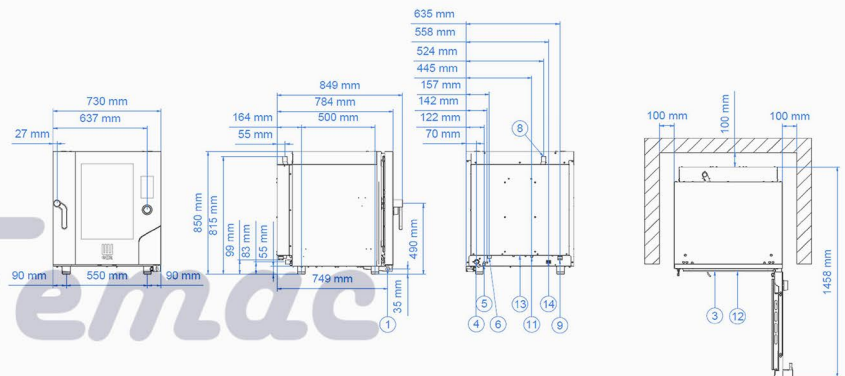

Capacity	7
Distance between rack rails (mm)	68
Oven dimension(WxDxH) (mm)	730 x 849 x 850
Weight (kg)	96
Power supply (kW)	11,4
Voltage (V)	AC 380/400 3N
Frequency (Hz)	50/60
Temperature (°C)	30 ÷ 270